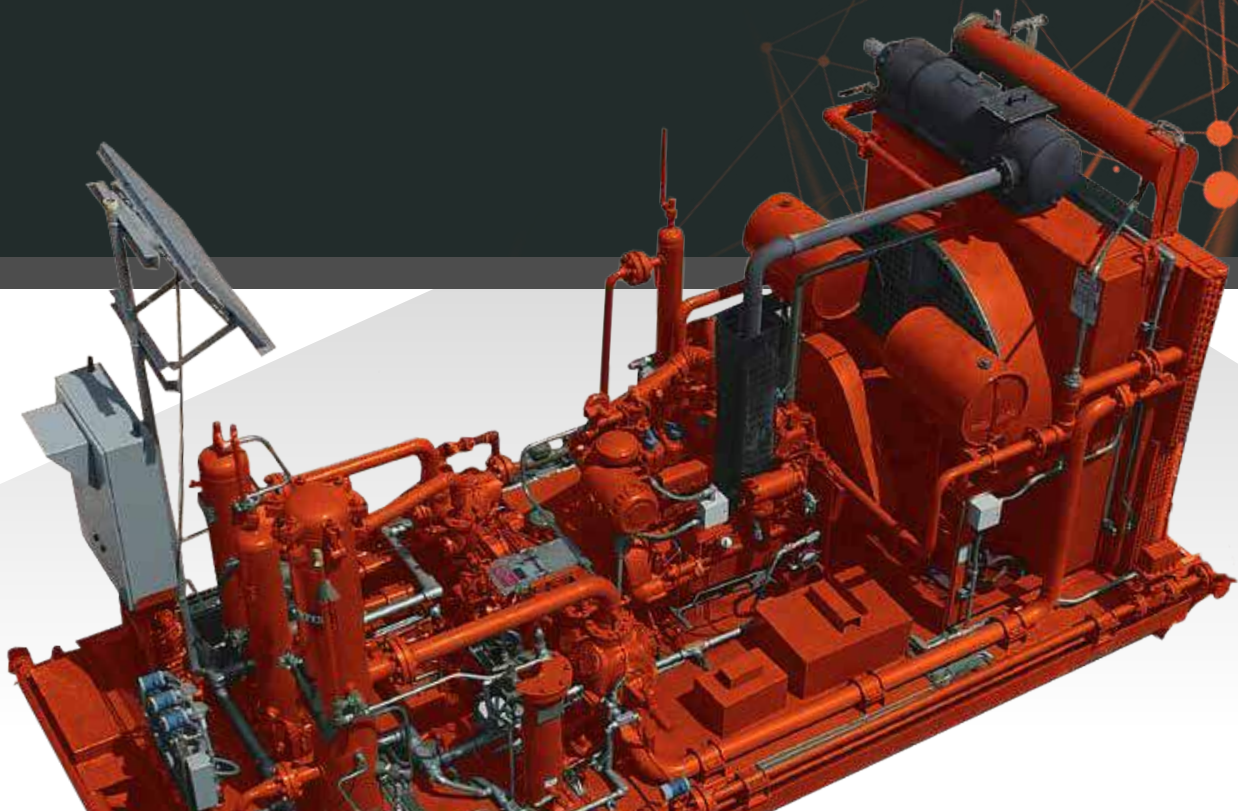

FLOGISTIX
.....

THE SMART GAS LIFT ADVANTAGE

Automated Well Optimization: Continuously perfects the injection rate for maximum well performance.

Expanded Resources: Never-ending optimization of gas lift wells becomes fully automated, exceeding human capabilities and freeing up valuable human resources.

Convenient Remote Control: Optimization and performance data available from your desktop: historical, instant, accessible and applied.

Proven Flogistix Performance: 98% mechanical availability guarantee.

Flogistix Ariel Package: Modern application of proven and reliable technology.

LEARN MORE ABOUT OUR PRODUCTS AT [FLOGISTIX.COM](https://www.flogistix.com)