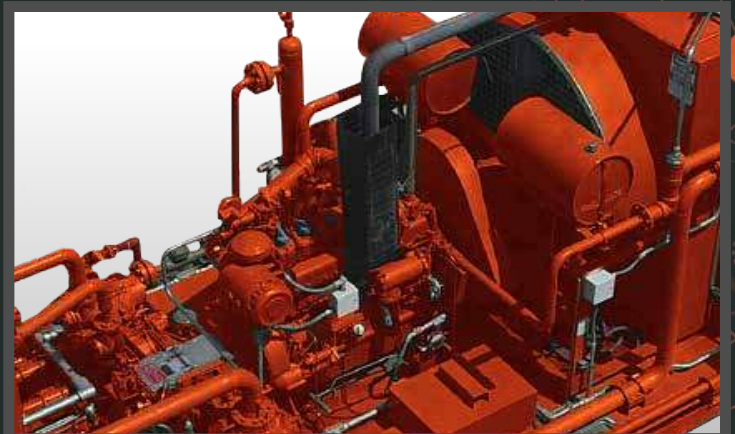

FLOGISTIX
.....

THE FLOGISTIX SMART GAS LIFT PHILOSOPHY

---

1. 1 Fully automated optimization is continuously achieving the perfect injection rate.
2. 2 Equipment protection via API kickoff sequence.
3. 3 Robust mechanical design suitable for highly dynamic operating conditions.

THE FLOGISTIX SMART GAS LIFT PHILOSOPHY IS MAXIMIZING YOUR RESOURCES.

LEARN MORE ABOUT OUR PRODUCTS AT [FLOGISTIX.COM](https://www.flogistix.com)