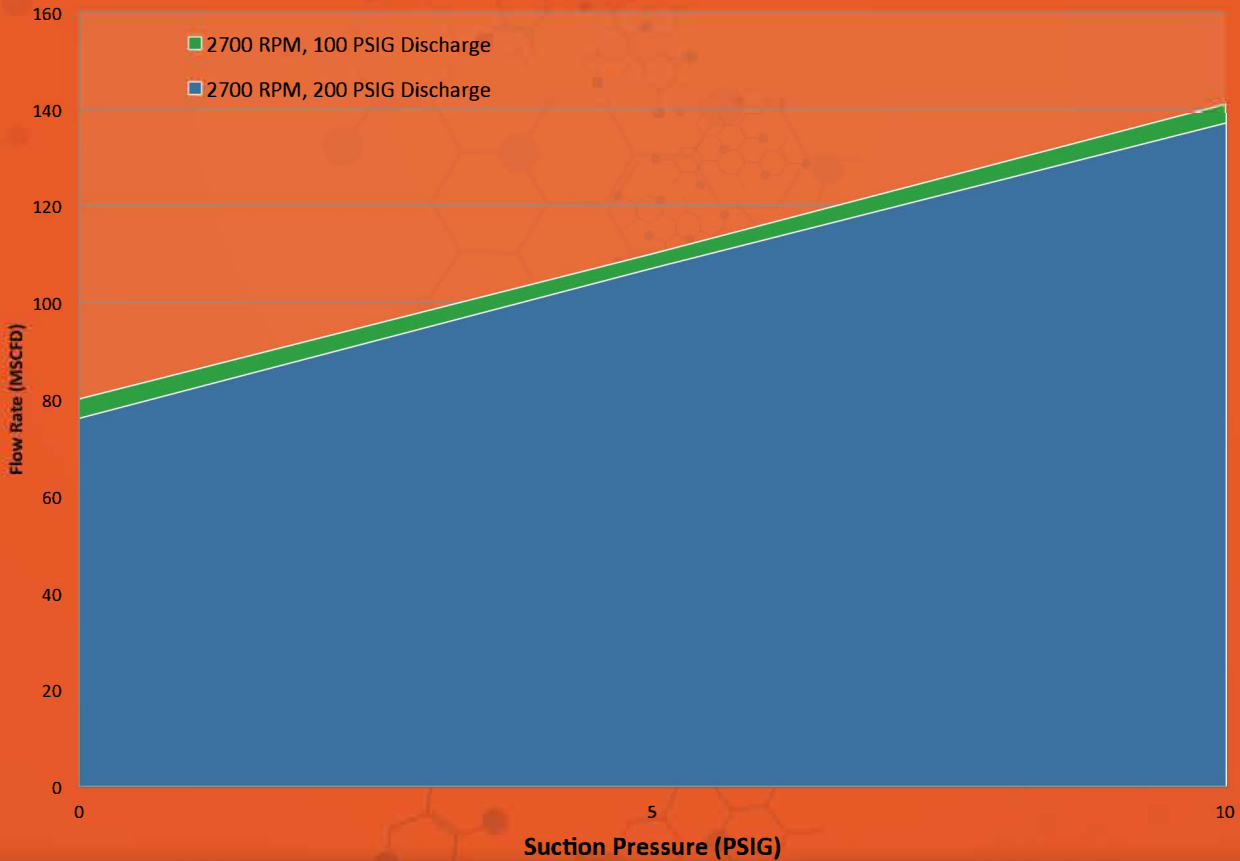

FX8 Performance

CONTACT US

6529 N. Classen Blvd
Oklahoma City, OK 73116

P: 405-536-0000
F: 405-536-0020

W: flogistix.com