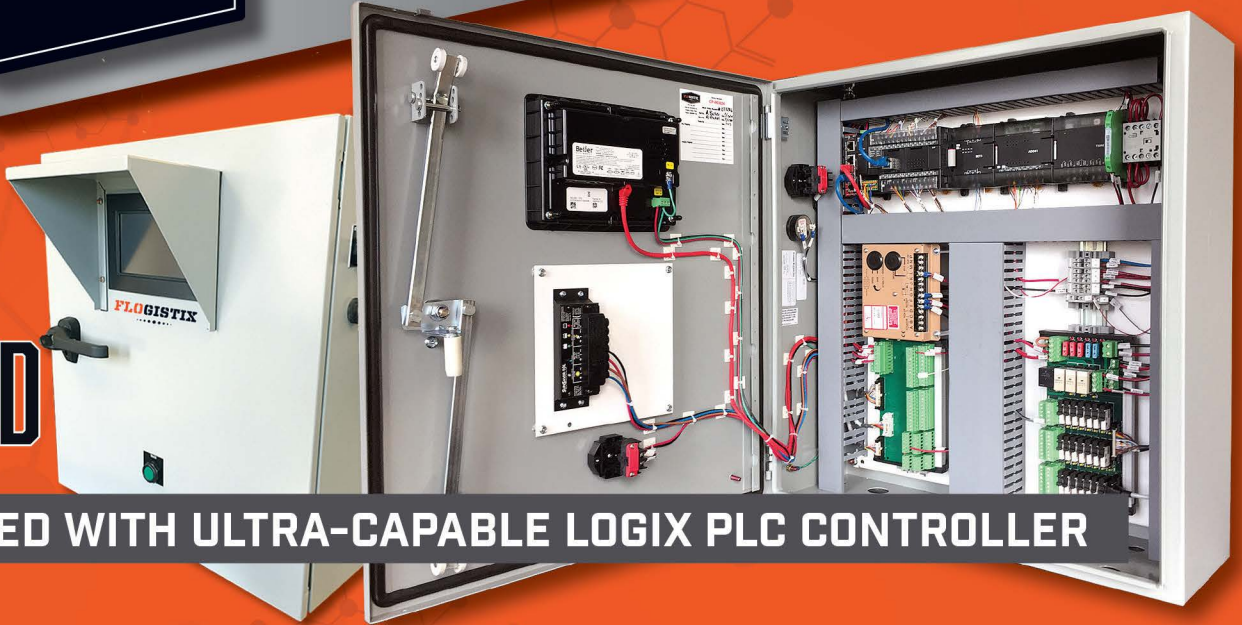

FX8GED

EQUIPPED WITH ULTRA-CAPABLE LOGIX PLC CONTROLLER