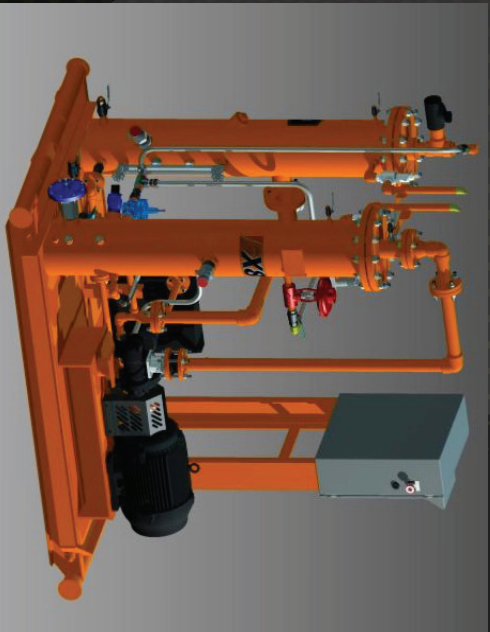

FLOGISTIX
.....

“MAXIMIZE YOUR RESOURCES”

FLOGISTIX
.....

“MAXIMIZE YOUR RESOURCES”

FX8E25

FX8E25 Performance