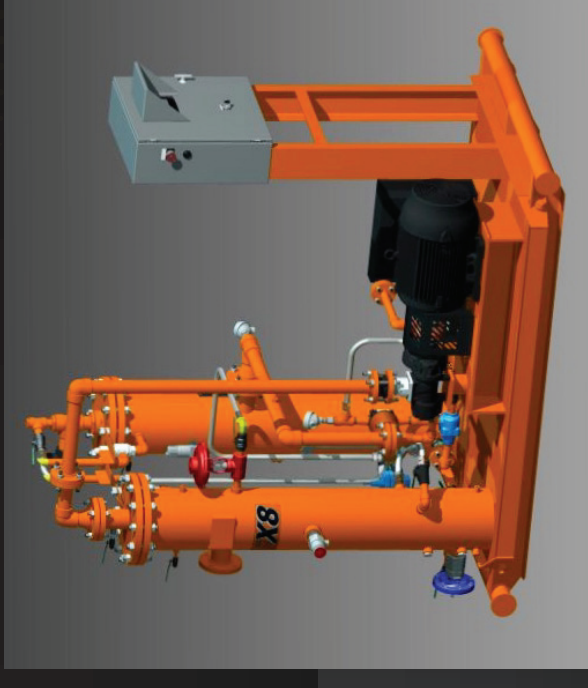

FLOGISTIX
.....

“MAXIMIZE YOUR RESOURCES”

FX8E25

- > VRU and Multi-stream capable with LOGIX PLC control panel
- > Throttling recycle valve allows for smooth operation and precise suction pressure or tank vapor pressure control
- > Up to 100% capacity turndown
- > Compact 4' x 6' skid footprint
- > Includes inlet filter and automatic blowcase for liquid handling
- > Skid is Class 1 Division 2 when motor starter panel is installed in safe area
- > SCADA Communications capable via Modbus RS485 or Modbus/TCP
- > Rental units include telemetry callout system
- > Inlet pressure range: Full vacuum to 10 PSIG
- > Discharge pressure range: 50 PSIG to 200 PSIG
- > Capacity at 0 PSIG suction for VRU mode: 0-60 mscfd