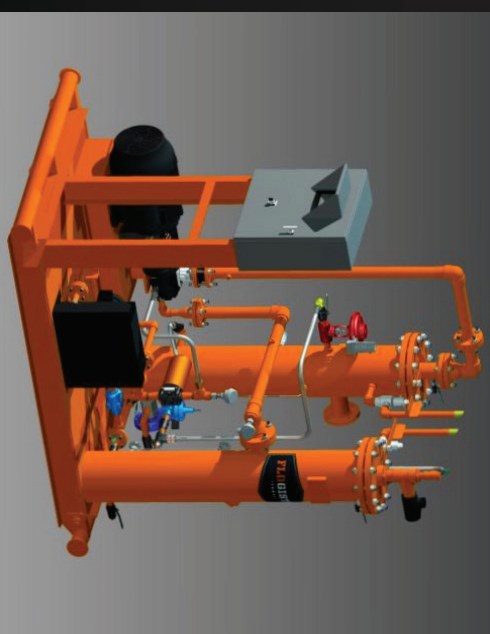

FLOGISTIX
.....

“MAXIMIZE YOUR RESOURCES”

FLOGISTIX
.....

“MAXIMIZE YOUR RESOURCES”

FX8E25

FX8E25 Performance