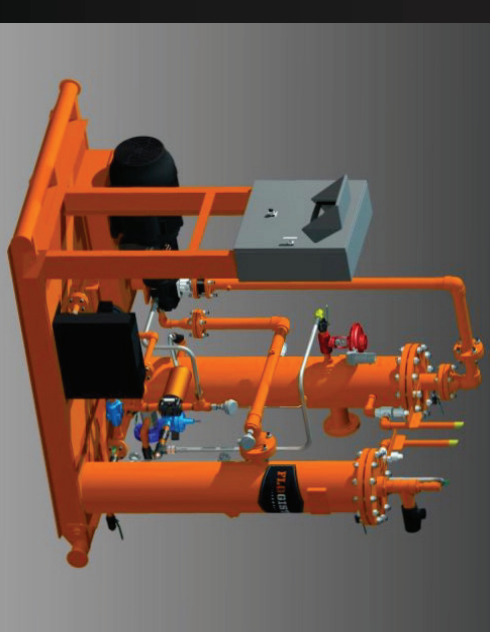

FX8E25

FX8E25 Performance