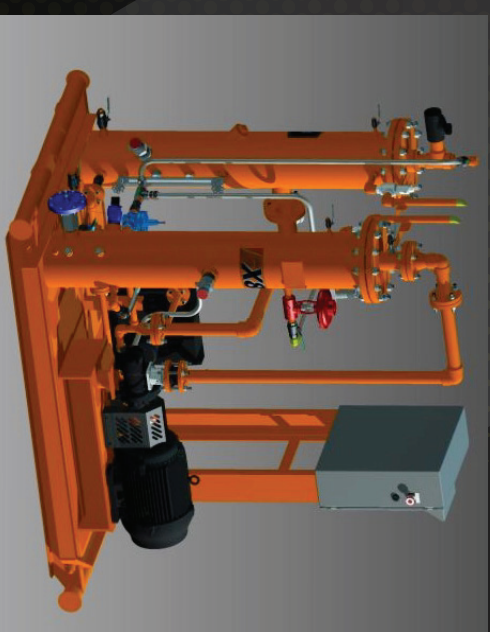

FX8E25

FX8E25 Performance