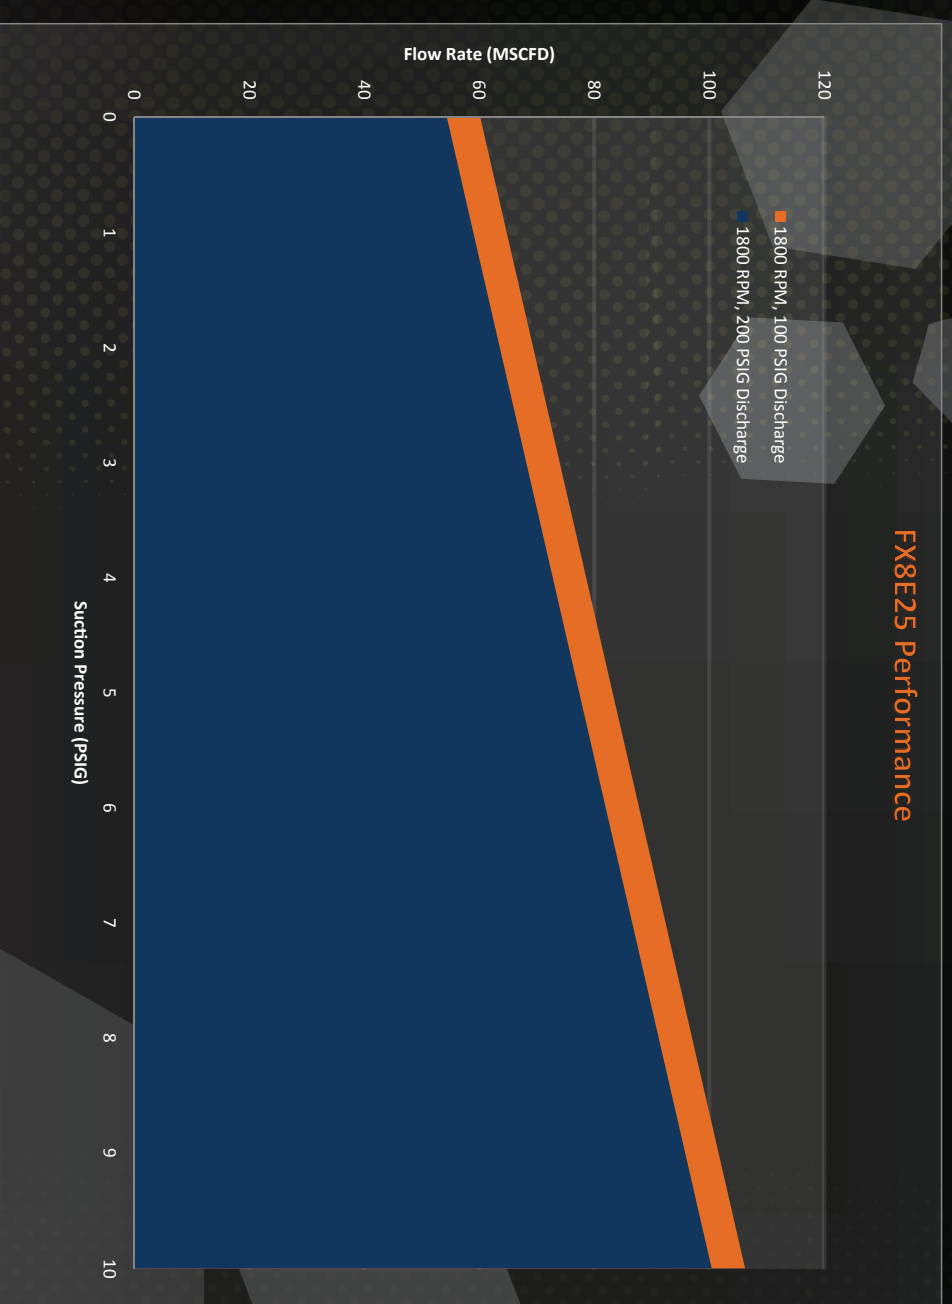

FX8E25 Performance