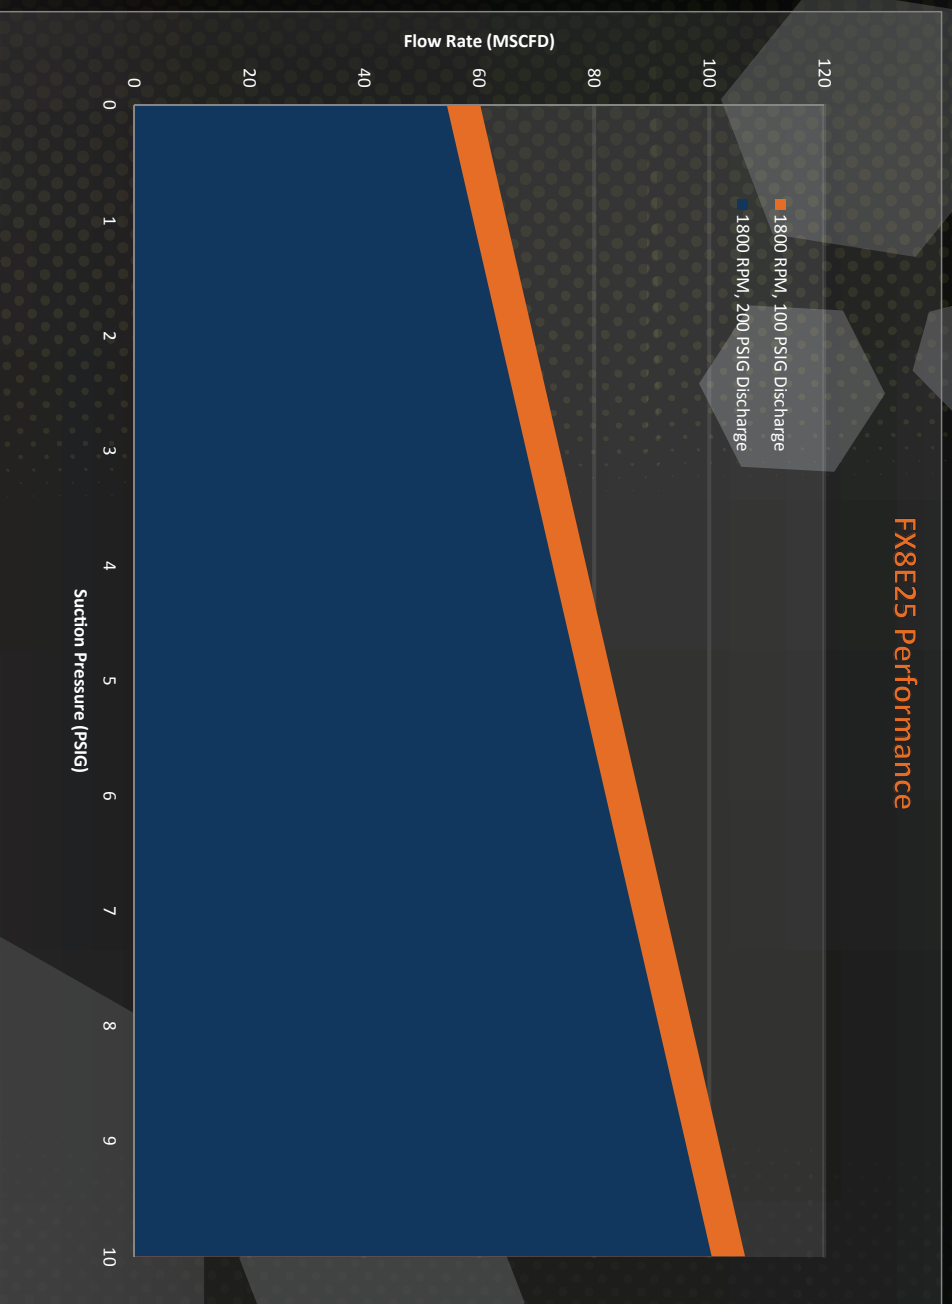

405-536-0020

www.flogistix.com

FLOGISTIX
.....

“MAXIMIZE YOUR RESOURCES”

FLOGISTIX
.....

“MAXIMIZE YOUR RESOURCES”

FX8E25

FX8E25 Performance