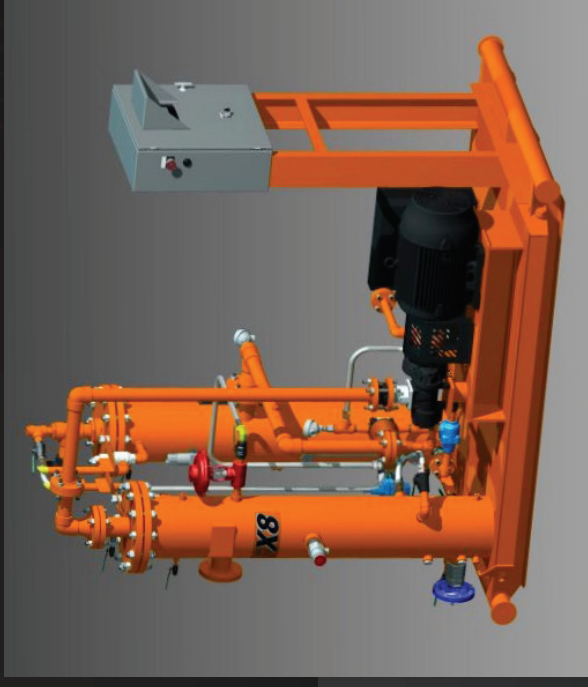

FLOGISTIX
.....

“MAXIMIZE YOUR RESOURCES”

FX8E25

- > VRU and Multi-stream capable with LOGIX PLC control panel
- > Throttling recycle valve allows for smooth operation and precise suction pressure or tank vapor pressure control
- > Up to 100% capacity turndown
- > Compact 4' x 6' skid footprint
- > Includes inlet filter and automatic blowcase for liquid handling
- > Skid is Class 1 Division 2 when motor starter panel is installed in safe area
- > SCADA Communications capable via Modbus RS485 or Modbus/TCP
- > Rental units include telemetry callout system
- > Inlet pressure range: Full vacuum to 10 PSIG
- > Discharge pressure range: 50 PSIG to 200 PSIG
- > Capacity at 0 PSIG suction for VRU mode: 0-60 mscfd